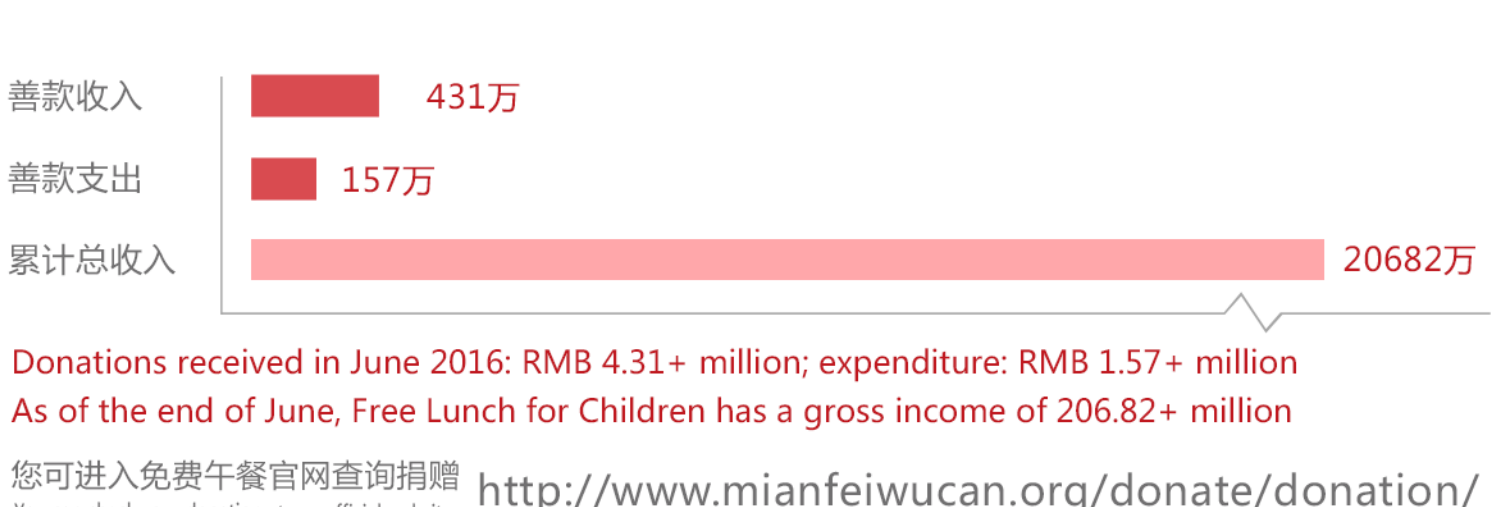

更多详情请查阅免费午餐稽查公示页面: <http://www.mianfeiwucan.org/school/jihe/>

财务数据公示 Financial Data:

2016年6月善款收入: 431万余元, 善款支出: 157万余元

Donations received in June 2016: RMB 4.31+ million; expenditure: RMB 1.57+ million
As of the end of June, Free Lunch for Children has a gross income of 206.82+ million

您可进入免费午餐官网查询捐赠 <http://www.mianfeiwucan.org/donate/donation/>

捐赠鸣谢 Acknowledgments (June)

明星鸣谢:
Stars:
蒋梦婕、冯建宇、谢楠、SNH48-李艺彤、金池jinchipr、金晨Gina、李艾、蒋劲夫、齐鲁晚报、包贝尔工作室、陈彦妃、张皓然、林永健、孙宇晨、大左、谢东娜、霍汶希、于明加沈东军、演员马可、陈哲远、罗昱焜、汤晶媚AM、西妹儿爱直播、李振-Lee、胡兵、周澄奥 Actor、米咪MiMi、成都商报、黄英老师、胡静、张皓然、邓伦、慕容百合网、石安妮、张馨予、青音、马锐、汪苏泷、张杰、周思敬老师、奥黛丽菲、喜天影视(李子峰)、赵晋李锐、董蕾、邓飞、演员王东、RUTARUTA、朱一龙、何润东、周觅、阚清子、车晓、吴昊、廷参法师、徐正曦、朱丹、周奇奇、张永博、孟佳、何晟铭、杨功、辽沈晚报、育儿网官方微博、杜淳、萧敬腾、张天一、宁桓宇、演员郭鑫、彩色旗子、屈楚萧、蜜蜂少女队-赵婉婷、马敬涵、吴千语、邱璐璐、刘剑羽、李沁、张钧甯、米露、于湉、高露、海铃、谭松韵、黄琦琦、全真道士梁兴扬、徐良、黄小蕾、NINETYNINE99乐团、郭京飞、晏紫东、张朋Tony、李晨浩、尹正、种丹妮、陈意涵、吴大伟、贾青、解惠清、郭俊辰、郑合惠子、程野、何冲、演员林源、孙骁骁、王碧儿、ZERO-G组合、社会你球姐、吴优、至上励合张远、张碧晨、张佳宁、魏千翔、ZERO-G组合、唐鉴军、阮圣文、孟端、秦岚、张阳阳、蔡文静、北京新东方烹饪学校、田雨晴微博、任牧青年菜君、邵婷WCBA、姚晨、孙怡、张睿Ray、白凯南、韩东君ElvisHan、俞灏明、栗坤、张晚龙、陆琪、超模黄晓萌、胡冰卿、陈瑶Sebrina、L李宏毅、DT唐禹哲、焦俊艳、禹童学、孙茜、關智斌、Alex是大叔、官哲小朋友、莫小棋、安东尼、张博宇、徐洁儿